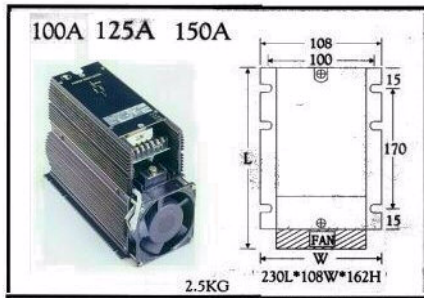

# THYRISTOR POWER REGULATOR

## Mounting Dimensions

### 1PH SCR unit

### 3PH SCR unit