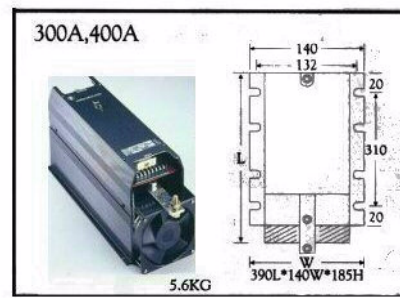

# THYRISTOR POWER REGULATOR

## Mounting Dimensions

### 1PH SCR unit