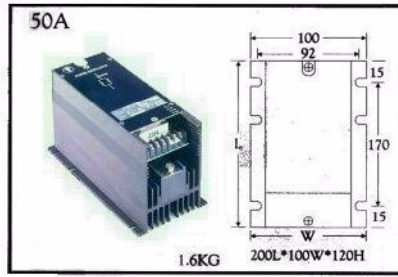

# THYRISTOR POWER REGULATOR

## Mounting Dimensions

### 1PH SCR unit

### 3PH SCR unit