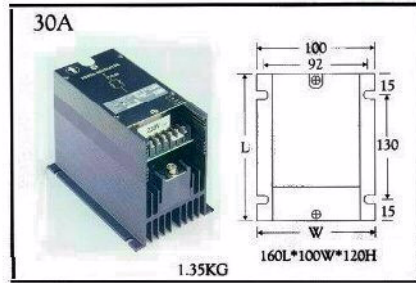

# THYRISTOR POWER REGULATOR

## Mounting Dimensions

### 1PH SCR unit

### 3PH SCR unit