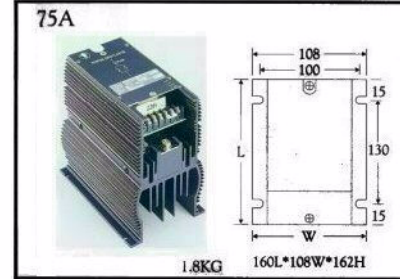

# THYRISTOR POWER REGULATOR

## Mounting Dimensions

### 1PH SCR unit

### 3PH SCR unit